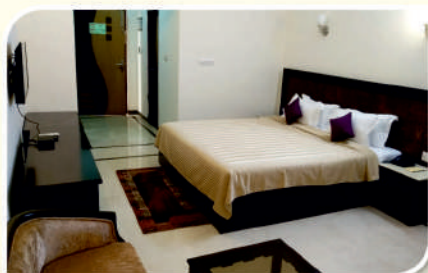

DELNET-Developing Library Network

JNU Campus, Nelson Mandela Road,

Vasant Kunj, New Delhi 110070

Web : www.delnet.in

DELNET Guest House at JNU Campus, New Delhi

DELNET Guest House has 15 Double Rooms, Two Suites, Three Committee Rooms, One Coffee Lounge and Multipurpose/Dining Hall. The rooms are air-conditioned with attached bath facility and are equipped with high quality furniture and fixtures to offer comfort to our guests.

The following is the tariff for Guest House facilities:

i. Rooms

- | | |
|---------------------|----------------------------|
| a. Single occupancy | ₹ 2,455 + 12% GST = ₹ 2750 |
| b. Double occupancy | ₹ 3,051 + 12% GST = ₹ 3417 |
| c. Suite | ₹ 4,068 + 12% GST = ₹ 4556 |

viii. Lounge facilities are available from 11 am to 7 pm. Tea/Coffee and fixed snacks will be available in the lounge against nominal charges.

DELNET GSTIN No.: 07AAAAD2288G1ZV

Guest House has sophisticated Infrastructure, air-conditioned spaces, greenery around the campus with a scholarly environment. The space is excellent for stay, meetings, seminars and discussions.