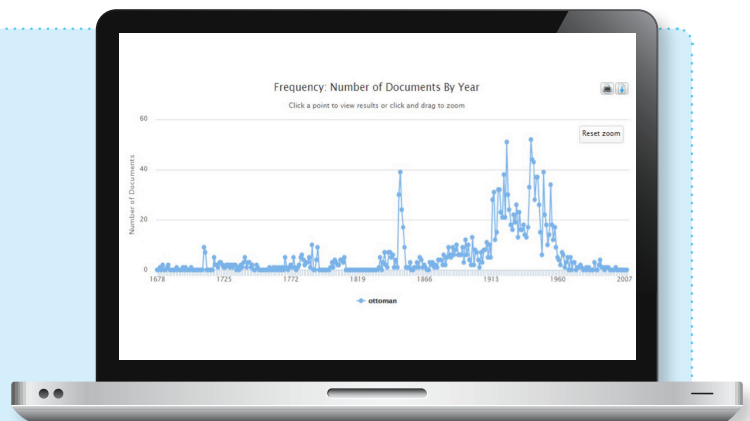

A CLOSER LOOK: SUPERIOR TECHNOLOGY

Gale databases are built upon intuitive and user-friendly platforms that features a range of tools that empower learning and research. These databases offer the following tools:

- **Collaboration tools** - integrated G Suite for Education and Microsoft Office 365 tools enable users to share, save, and download content—including highlights and notes
- **On-Demand Translation** - Content translation is available in 23 languages and platform translation in 34 languages—on-screen and read aloud.
- **Citation Tools** - integrated directly into the user's workflow, formatted citations can be easily imported from single or multiple documents to services like EasyBib or NoodleTools. MLA, APA, and Chicago-style citations are supported.

Optimized Content - responsive design fits the platform to any screen size on any device.

- **Topic Finder** - By grouping commonly occurring themes, this tool reveals hidden connections within search terms—helping to shape research by integrating diverse content with relevant information.

Topic Finder enables students to discover new avenues of study and teachers to demonstrate the many facets of a complex subject, like fracking

- **InterLink** - This technology is unique to Gale connecting periodical articles in Gale Academic OneFile, Gale General OneFile to the most relevant, most useful results within Gale eBooks, relating specifically to what users are currently reading

READSPEAKER TEXT-TO-SPEECH TECHNOLOGY

Make resources more accessible. Audio files can be downloaded and saved onto any mobile device.